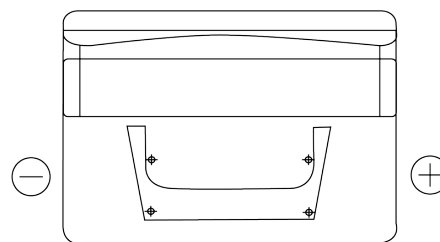

Product overview

Batteries for Cars

Standard TC542

Part number	TC542
Technology	Flooded
EAN/GTIN	3661024054850
Voltage	12 V
Capacity	54 Ah
CCA	500 A
Length	242 mm
Width	175 mm
Height	175 mm
Box size	LB2
Polarity	ETN 0
Terminal Type	EN taper post
Hold Down	B13
Weights (subject of variation)	12.90 kg

Polarity

Terminal Type

Positive Terminal

Negative Terminal

Hold Down

Design, features and specifications are subject to change without notice. We disclaim any representation or warranty, express or implied, concerning the data or recommendations, and in no event shall be liable for any loss or damage claimed to have arisen as a result. Some products may not be available in your local market.