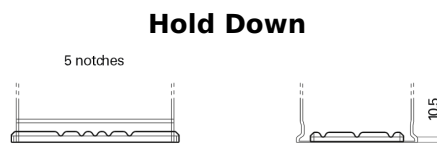

Product overview

Batteries for Cars

Classic EC542

Part number	EC542
Technology	Flooded
EAN/GTIN	3661024034852
Voltage	12 V
Capacity	54 Ah
CCA	500 A
Length	242 mm
Width	175 mm
Height	175 mm
Box size	LB2
Polarity	ETN 0
Terminal Type	EN taper post
Hold Down	B13
Weights (subject of variation)	12.90 kg