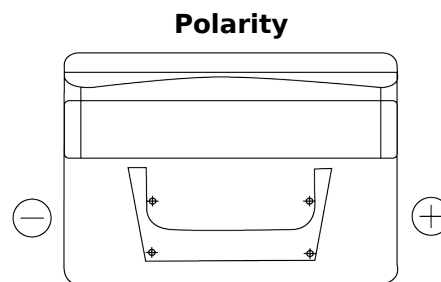

Product overview

Batteries for Cars

Classic EC542

Part number	EC542
Technology	Flooded
EAN/GTIN	3661024034852
Voltage	12 V
Capacity	54 Ah
CCA	500 A
Length	242 mm
Width	175 mm
Height	175 mm
Box size	LB2
Polarity	ETN 0
Terminal Type	EN taper post
Hold Down	B13
Weights (subject of variation)	12.90 kg