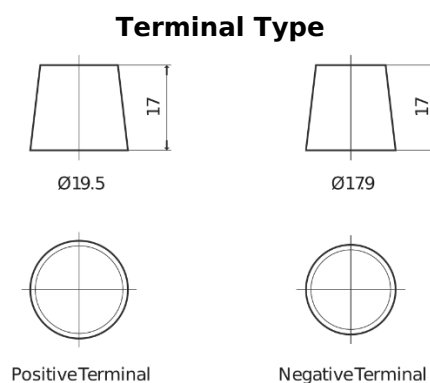

Product overview

Batteries for Cars

Classic EC542

Part number	EC542
Technology	Flooded
EAN/GTIN	3661024034852
Voltage	12 V
Capacity	54 Ah
CCA	500 A
Length	242 mm
Width	175 mm
Height	175 mm
Box size	LB2
Polarity	ETN 0
Terminal Type	EN taper post
Hold Down	B13
Weights (subject of variation)	12.90 kg