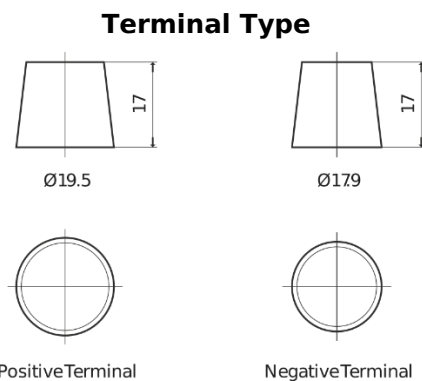

Product overview

Batteries for Trucks, Buses, Construction, Agriculture

Endurance+PRO Gel TD2103T

Part number	TD2103T
Technology	GEL
EAN/GTIN	3661024057462
Voltage	12 V
Capacity	210.0 Ah
CCA	800 A
Length	518 mm
Width	274 mm
Height	240 mm
Box size	D06
Polarity	ETN 3
Terminal Type	EN taper post
Hold Down	B0
Weights (subject of variation)	66.00 kg