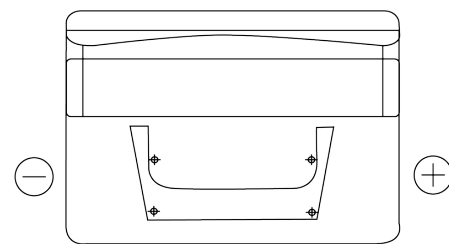

**Product overview**

Batteries for Cars

**Standard CC542**

Part number	CC542
Technology	Flooded
EAN/GTIN	3661024014854
Voltage	12 V
Capacity	54 Ah
CCA	500 A
Length	242 mm
Width	175 mm
Height	175 mm
Box size	LB2
Polarity	ETN 0
Terminal Type	EN taper post
Hold Down	B13
Weights (subject of variation)	12.90 kg

**Polarity**

**Terminal Type**

Positive Terminal

Negative Terminal

**Hold Down**

Design, features and specifications are subject to change without notice. We disclaim any representation or warranty, express or implied, concerning the data or recommendations, and in no event shall be liable for any loss or damage claimed to have arisen as a result. Some products may not be available in your local market.