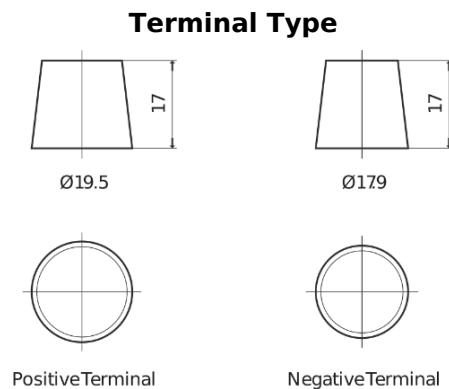

**Product overview**

Batteries for Trucks, Buses, Construction, Agriculture

**Endurance+PRO Gel TD2103T**

Part number	TD2103T
Technology	GEL
EAN/GTIN	3661024057462
Voltage	12 V
Capacity	210.0 Ah
CCA	800 A
Length	518 mm
Width	274 mm
Height	240 mm
Box size	D06
Polarity	ETN 3
Terminal Type	EN taper post
Hold Down	B0
Weights (subject of variation)	66.00 kg