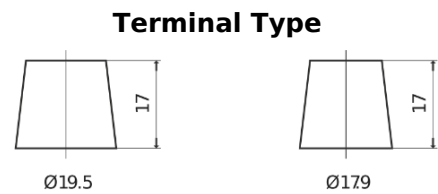

**Product overview**

Batteries for Trucks, Buses, Construction, Agriculture

**Endurance+PRO Gel TD2103**

|                                |               |
|--------------------------------|---------------|
| Part number                    | TD2103        |
| Technology                     | GEL           |
| EAN/GTIN                       | 3661024057103 |
| Voltage                        | 12 V          |
| Capacity                       | 210.0 Ah      |
| CCA                            | 1030 A        |
| Length                         | 518 mm        |
| Width                          | 274 mm        |
| Height                         | 240 mm        |
| Box size                       | D06           |
| Polarity                       | ETN 3         |
| Terminal Type                  | EN taper post |
| Hold Down                      | B0            |
| Weights (subject of variation) | 63.50 kg      |