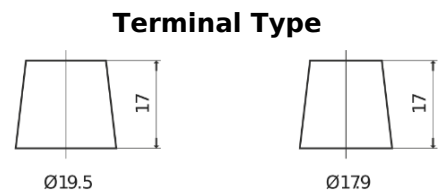

Product overview

Batteries for Trucks, Buses, Construction, Agriculture

Endurance+PRO Gel TD2103

Part number	TD2103
Technology	GEL
EAN/GTIN	3661024057103
Voltage	12 V
Capacity	210.0 Ah
CCA	1030 A
Length	518 mm
Width	274 mm
Height	240 mm
Box size	D06
Polarity	ETN 3
Terminal Type	EN taper post
Hold Down	B0
Weights (subject of variation)	63.50 kg