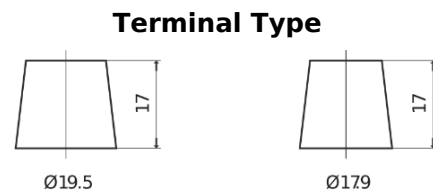

**Product overview**

Batteries for Trucks, Buses, Construction, Agriculture

**Endurance+PRO Gel TD2103**

Part number	TD2103
Technology	GEL
EAN/GTIN	3661024057103
Voltage	12 V
Capacity	210.0 Ah
CCA	1030 A
Length	518 mm
Width	274 mm
Height	240 mm
Box size	D06
Polarity	ETN 3
Terminal Type	EN taper post
Hold Down	B0
Weights (subject of variation)	63.50 kg