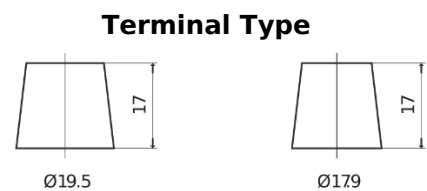

Product overview

Batteries for Cars

High-Tech TA472

Part number	TA472
Technology	Flooded
EAN/GTIN	3661024054263
Voltage	12 V
Capacity	47 Ah
CCA	450 A
Length	207 mm
Width	175 mm
Height	175 mm
Box size	LB1
Polarity	ETN 0
Terminal Type	EN taper post
Hold Down	B13
Weights (subject of variation)	11.40 kg