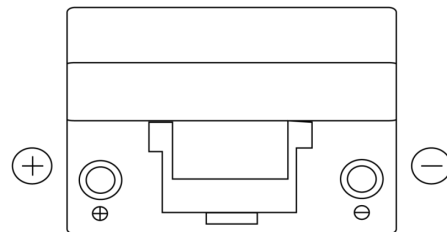

**Product overview**

Batteries for Cars

**Standard TC905**

Part number	TC905
Technology	Flooded
EAN/GTIN	3661024054768
Voltage	12 V
Capacity	90.0 Ah
CCA	680 A
Length	306 mm
Width	173 mm
Height	222 mm
Box size	D31
Polarity	ETN 1
Terminal Type	EN taper post
Hold Down	Korean B1
Weights (subject of variation)	19.90 kg

**Polarity**

**Terminal Type**

**Hold Down**

Design, features and specifications are subject to change without notice. We disclaim any representation or warranty, express or implied, concerning the data or recommendations, and in no event shall be liable for any loss or damage claimed to have arisen as a result. Some products may not be available in your local market.