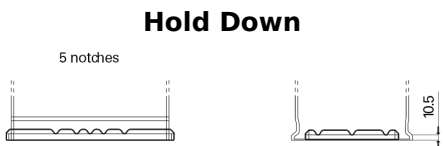

Product overview

Batteries for Cars

High-Tech TA472

Part number	TA472
Technology	Flooded
EAN/GTIN	3661024054263
Voltage	12 V
Capacity	47 Ah
CCA	450 A
Length	207 mm
Width	175 mm
Height	175 mm
Box size	LB1
Polarity	ETN 0
Terminal Type	EN taper post
Hold Down	B13
Weights (subject of variation)	11.40 kg