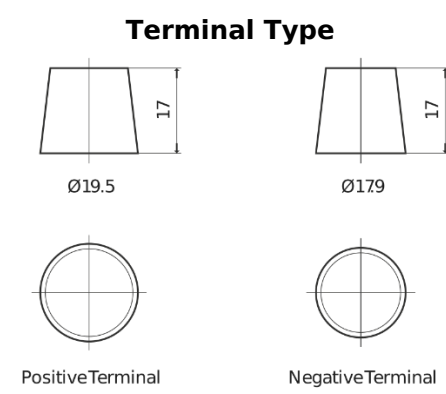

Product overview

Batteries for Cars

Formula Xtreme FA472

Part number	FA472
Technology	Flooded
EAN/GTIN	3661024044264
Voltage	12 V
Capacity	47 Ah
CCA	450 A
Length	207 mm
Width	175 mm
Height	175 mm
Box size	LB1
Polarity	ETN 0
Terminal Type	EN taper post
Hold Down	B13
Weights (subject of variation)	11.40 kg