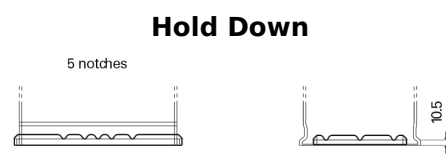

Product overview

Batteries for Cars

Formula Xtreme FA472

Part number	FA472
Technology	Flooded
EAN/GTIN	3661024044264
Voltage	12 V
Capacity	47 Ah
CCA	450 A
Length	207 mm
Width	175 mm
Height	175 mm
Box size	LB1
Polarity	ETN 0
Terminal Type	EN taper post
Hold Down	B13
Weights (subject of variation)	11.40 kg