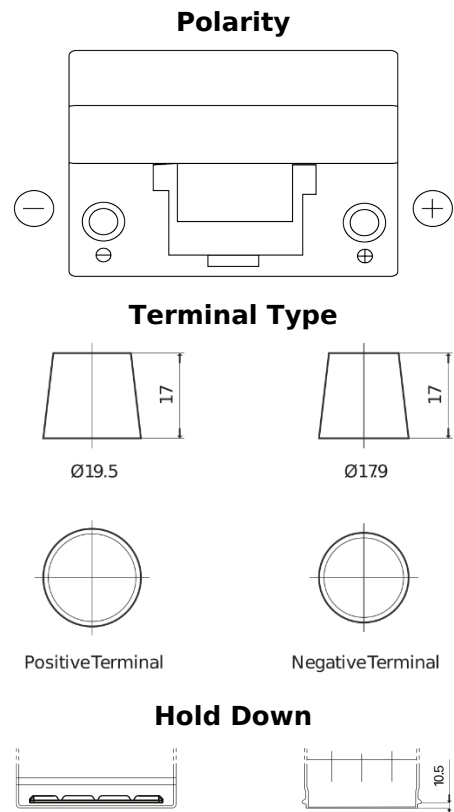

Product overview

Batteries for Cars

Standard TC904

Part number	TC904
Technology	Flooded
EAN/GTIN	3661024054751
Voltage	12 V
Capacity	90.0 Ah
CCA	680 A
Length	306 mm
Width	173 mm
Height	222 mm
Box size	D31
Polarity	ETN 0
Terminal Type	EN taper post
Hold Down	Korean B1
Weights (subject of variation)	19.90 kg