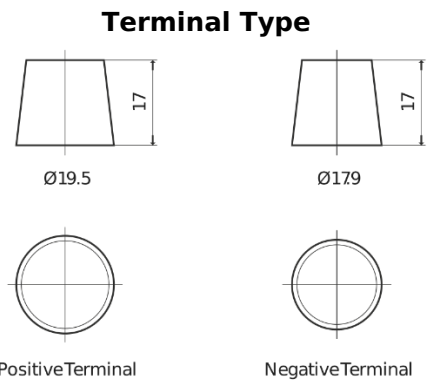

Product overview

Batteries for Cars

Premium EA472

Part number	EA472
Technology	Flooded
EAN/GTIN	3661024034265
Voltage	12 V
Capacity	47 Ah
CCA	450 A
Length	207 mm
Width	175 mm
Height	175 mm
Box size	LB1
Polarity	ETN 0
Terminal Type	EN taper post
Hold Down	B13
Weights (subject of variation)	11.40 kg