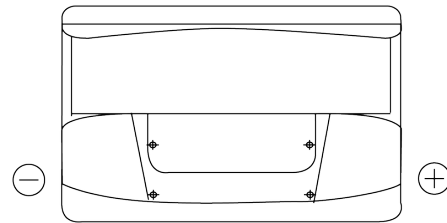

Product overview

Batteries for Cars

Standard TC700

Part number	TC700
Technology	Flooded
EAN/GTIN	3661024054829
Voltage	12 V
Capacity	70.0 Ah
CCA	640 A
Length	278 mm
Width	175 mm
Height	190 mm
Box size	L03
Polarity	ETN 0
Terminal Type	EN taper post
Hold Down	B13
Weights (subject of variation)	16.00 kg

Polarity

Terminal Type

Positive Terminal

Negative Terminal

Hold Down

Design, features and specifications are subject to change without notice. We disclaim any representation or warranty, express or implied, concerning the data or recommendations, and in no event shall be liable for any loss or damage claimed to have arisen as a result. Some products may not be available in your local market.