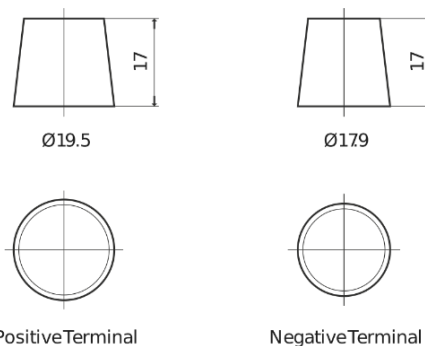

Terminal Type

Hold Down

Design, features and specifications are subject to change without notice. We disclaim any representation or warranty, express or implied, concerning the data or recommendations, and in no event shall be liable for any loss or damage claimed to have arisen as a result. Some products may not be available in your local market.