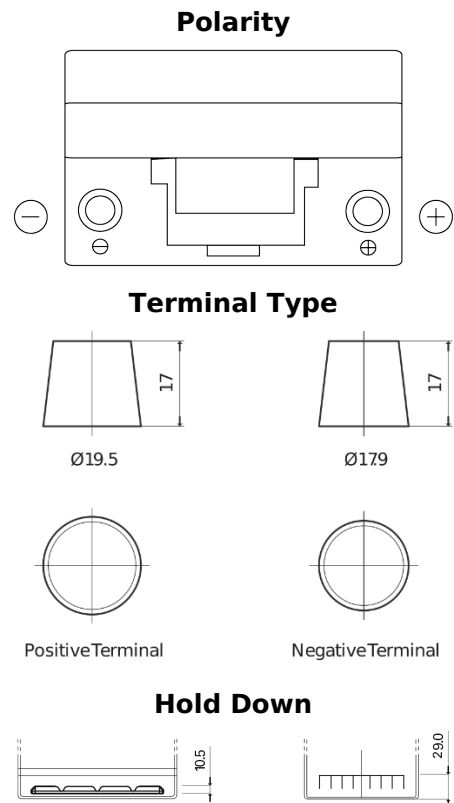

**Product overview**

Batteries for Cars

**Plus CB704**

Part number	CB704
Technology	Flooded
EAN/GTIN	3661024014434
Voltage	12 V
Capacity	70.0 Ah
CCA	540 A
Length	270 mm
Width	173 mm
Height	222 mm
Box size	D26
Polarity	ETN 0
Terminal Type	EN taper post
Hold Down	Korean B1+B6
Weights (subject of variation)	16.10 kg