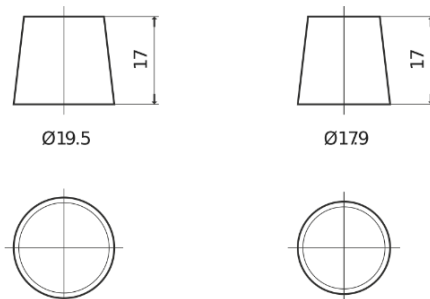

**Product overview**

Batteries for Cars

**Standard TC550**

Part number	TC550
Technology	Flooded
EAN/GTIN	3661024054805
Voltage	12 V
Capacity	55.0 Ah
CCA	460 A
Length	242 mm
Width	175 mm
Height	190 mm
Box size	L02
Polarity	ETN 0
Terminal Type	EN taper post
Hold Down	B13
Weights (subject of variation)	13.50 kg

**Polarity**

**Terminal Type**

Positive Terminal

Negative Terminal

**Hold Down**

Design, features and specifications are subject to change without notice. We disclaim any representation or warranty, express or implied, concerning the data or recommendations, and in no event shall be liable for any loss or damage claimed to have arisen as a result. Some products may not be available in your local market.