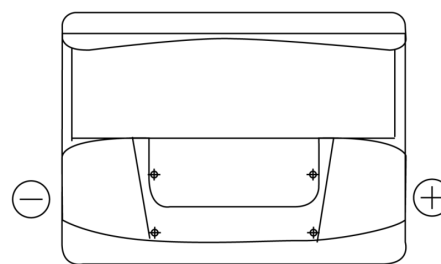

Product overview

Batteries for Cars

Standard TC550

Part number	TC550
Technology	Flooded
EAN/GTIN	3661024054805
Voltage	12 V
Capacity	55.0 Ah
CCA	460 A
Length	242 mm
Width	175 mm
Height	190 mm
Box size	L02
Polarity	ETN 0
Terminal Type	EN taper post
Hold Down	B13
Weights (subject of variation)	13.50 kg

Polarity

Terminal Type

Positive Terminal

Negative Terminal

Hold Down

Design, features and specifications are subject to change without notice. We disclaim any representation or warranty, express or implied, concerning the data or recommendations, and in no event shall be liable for any loss or damage claimed to have arisen as a result. Some products may not be available in your local market.