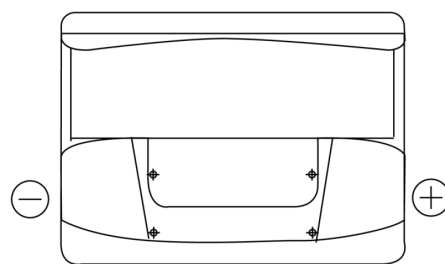

**Product overview**

Batteries for Cars

**Standard TC550**

Part number	TC550
Technology	Flooded
EAN/GTIN	3661024054805
Voltage	12 V
Capacity	55.0 Ah
CCA	460 A
Length	242 mm
Width	175 mm
Height	190 mm
Box size	L02
Polarity	ETN 0
Terminal Type	EN taper post
Hold Down	B13
Weights (subject of variation)	13.50 kg

**Polarity**

**Terminal Type**

Positive Terminal

Negative Terminal

**Hold Down**

Design, features and specifications are subject to change without notice. We disclaim any representation or warranty, express or implied, concerning the data or recommendations, and in no event shall be liable for any loss or damage claimed to have arisen as a result. Some products may not be available in your local market.