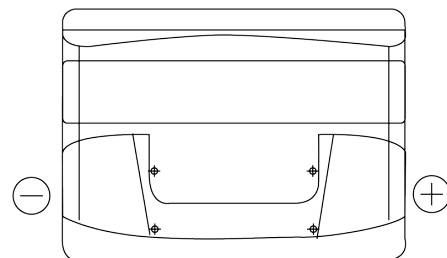

**Product overview**

Batteries for Cars

**Power DB442**

Part number	DB442
Technology	Flooded
EAN/GTIN	3661024024600
Voltage	12 V
Capacity	44 Ah
CCA	420 A
Length	207 mm
Width	175 mm
Height	175 mm
Box size	LB1
Polarity	ETN 0
Terminal Type	EN taper post
Hold Down	B13
Weights (subject of variation)	10.60 kg

**Polarity**

**Terminal Type**

Positive Terminal

Negative Terminal

**Hold Down**

Design, features and specifications are subject to change without notice. We disclaim any representation or warranty, express or implied, concerning the data or recommendations, and in no event shall be liable for any loss or damage claimed to have arisen as a result. Some products may not be available in your local market.