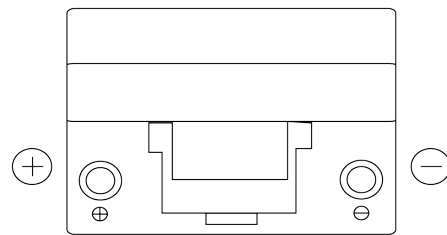

Product overview

Batteries for Cars

Technica TB955

Part number	TB955
Technology	Flooded
EAN/GTIN	3661024054461
Voltage	12 V
Capacity	95.0 Ah
CCA	760 A
Length	306 mm
Width	173 mm
Height	222 mm
Box size	D31
Polarity	ETN 1
Terminal Type	EN taper post
Hold Down	Korean B1
Weights (subject of variation)	20.60 kg

Polarity

Terminal Type

Positive Terminal

Negative Terminal

Hold Down

Design, features and specifications are subject to change without notice. We disclaim any representation or warranty, express or implied, concerning the data or recommendations, and in no event shall be liable for any loss or damage claimed to have arisen as a result. Some products may not be available in your local market.