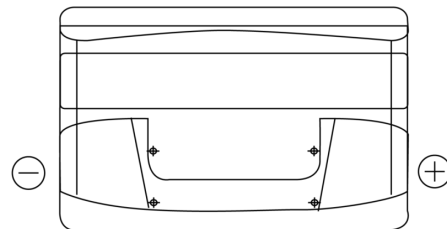

**Product overview**

Batteries for Cars

**Technica TB950**

|                                |               |
|--------------------------------|---------------|
| Part number                    | TB950         |
| Technology                     | Flooded       |
| EAN/GTIN                       | 3661024054584 |
| Voltage                        | 12 V          |
| Capacity                       | 95.0 Ah       |
| CCA                            | 800 A         |
| Length                         | 353 mm        |
| Width                          | 175 mm        |
| Height                         | 190 mm        |
| Box size                       | L05           |
| Polarity                       | ETN 0         |
| Terminal Type                  | EN taper post |
| Hold Down                      | B13           |
| Weights (subject of variation) | 21.60 kg      |

**Polarity**

**Terminal Type**

Ø19.5

Ø179

Positive Terminal

Negative Terminal

**Hold Down**

5 notches