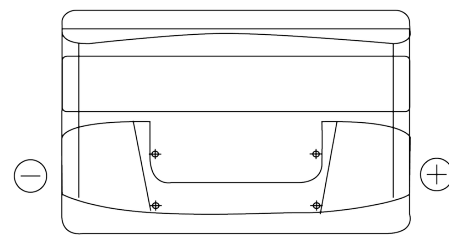

**Product overview**

Batteries for Cars

**Technica TB852**

Part number	TB852
Technology	Flooded
EAN/GTIN	3661024054669
Voltage	12 V
Capacity	85.0 Ah
CCA	760 A
Length	353 mm
Width	175 mm
Height	175 mm
Box size	LB5
Polarity	ETN 0
Terminal Type	EN taper post
Hold Down	B13
Weights (subject of variation)	19.40 kg

**Polarity**

**Terminal Type**

Positive Terminal

Negative Terminal

**Hold Down**

Design, features and specifications are subject to change without notice. We disclaim any representation or warranty, express or implied, concerning the data or recommendations, and in no event shall be liable for any loss or damage claimed to have arisen as a result. Some products may not be available in your local market.