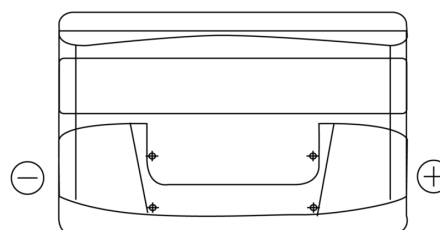

Product overview

Batteries for Cars

Technica TB852

| | |
|--------------------------------|---------------|
| Part number | TB852 |
| Technology | Flooded |
| EAN/GTIN | 3661024054669 |
| Voltage | 12 V |
| Capacity | 85.0 Ah |
| CCA | 760 A |
| Length | 353 mm |
| Width | 175 mm |
| Height | 175 mm |
| Box size | LB5 |
| Polarity | ETN 0 |
| Terminal Type | EN taper post |
| Hold Down | B13 |
| Weights (subject of variation) | 19.40 kg |

Polarity

Terminal Type

Positive Terminal

Negative Terminal

Hold Down

Design, features and specifications are subject to change without notice. We disclaim any representation or warranty, express or implied, concerning the data or recommendations, and in no event shall be liable for any loss or damage claimed to have arisen as a result. Some products may not be available in your local market.