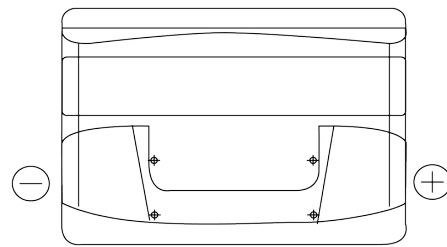

**Product overview**

Batteries for Cars

**Technica TB802**

Part number	TB802
Technology	Flooded
EAN/GTIN	3661024054652
Voltage	12 V
Capacity	80.0 Ah
CCA	700 A
Length	315 mm
Width	175 mm
Height	175 mm
Box size	LB4
Polarity	ETN 0
Terminal Type	EN taper post
Hold Down	B13
Weights (subject of variation)	17.80 kg

**Polarity**

**Terminal Type**

Positive Terminal

Negative Terminal

**Hold Down**

Design, features and specifications are subject to change without notice. We disclaim any representation or warranty, express or implied, concerning the data or recommendations, and in no event shall be liable for any loss or damage claimed to have arisen as a result. Some products may not be available in your local market.