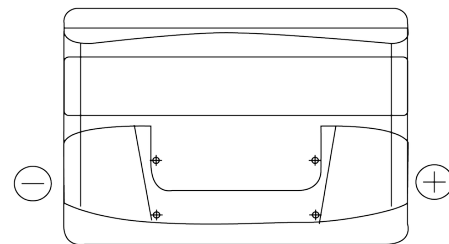

Product overview

Batteries for Cars

Technica TB800

Part number	TB800
Technology	Flooded
EAN/GTIN	3661024056465
Voltage	12 V
Capacity	80.0 Ah
CCA	640 A
Length	315 mm
Width	175 mm
Height	190 mm
Box size	L04
Polarity	ETN 0
Terminal Type	EN taper post
Hold Down	B13
Weights (subject of variation)	19.00 kg

Polarity

Terminal Type

Positive Terminal

Negative Terminal

Hold Down

Design, features and specifications are subject to change without notice. We disclaim any representation or warranty, express or implied, concerning the data or recommendations, and in no event shall be liable for any loss or damage claimed to have arisen as a result. Some products may not be available in your local market.