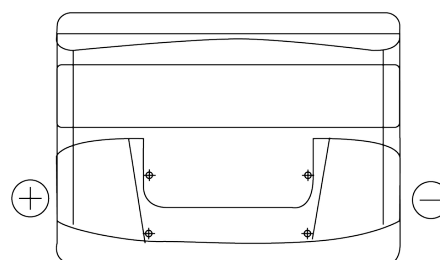

Product overview

Batteries for Cars

Plus CB621

| | |
|--------------------------------|---------------|
| Part number | CB621 |
| Technology | Flooded |
| EAN/GTIN | 3661024014540 |
| Voltage | 12 V |
| Capacity | 62.0 Ah |
| CCA | 540 A |
| Length | 242 mm |
| Width | 175 mm |
| Height | 190 mm |
| Box size | L02 |
| Polarity | ETN 1 |
| Terminal Type | EN taper post |
| Hold Down | B13 |
| Weights (subject of variation) | 14.20 kg |

Polarity

Terminal Type

Positive Terminal

Negative Terminal

Hold Down

Design, features and specifications are subject to change without notice. We disclaim any representation or warranty, express or implied, concerning the data or recommendations, and in no event shall be liable for any loss or damage claimed to have arisen as a result. Some products may not be available in your local market.