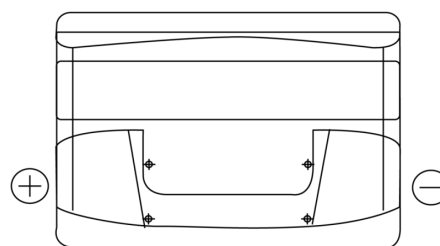

Product overview

Batteries for Cars

Technica TB741

| | |
|--------------------------------|---------------|
| Part number | TB741 |
| Technology | Flooded |
| EAN/GTIN | 3661024054560 |
| Voltage | 12 V |
| Capacity | 74.0 Ah |
| CCA | 680 A |
| Length | 278 mm |
| Width | 175 mm |
| Height | 190 mm |
| Box size | L03 |
| Polarity | ETN 1 |
| Terminal Type | EN taper post |
| Hold Down | B13 |
| Weights (subject of variation) | 16.60 kg |

Polarity

Terminal Type

Positive Terminal

Negative Terminal

Hold Down

Design, features and specifications are subject to change without notice. We disclaim any representation or warranty, express or implied, concerning the data or recommendations, and in no event shall be liable for any loss or damage claimed to have arisen as a result. Some products may not be available in your local market.