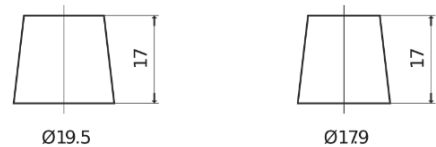

**Product overview**

Batteries for Cars

**Technica TB740**

Part number	TB740
Technology	Flooded
EAN/GTIN	3661024054553
Voltage	12 V
Capacity	74.0 Ah
CCA	680 A
Length	278 mm
Width	175 mm
Height	190 mm
Box size	L03
Polarity	ETN 0
Terminal Type	EN taper post
Hold Down	B13
Weights (subject of variation)	16.60 kg

**Polarity**

**Terminal Type**

Positive Terminal

Negative Terminal

**Hold Down**

Design, features and specifications are subject to change without notice. We disclaim any representation or warranty, express or implied, concerning the data or recommendations, and in no event shall be liable for any loss or damage claimed to have arisen as a result. Some products may not be available in your local market.