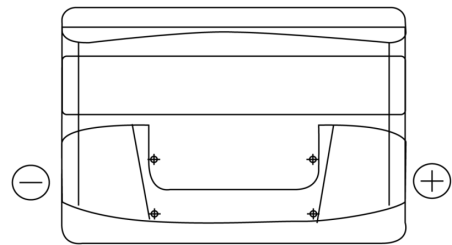

**Product overview**

Batteries for Cars

**Technica TB740**

Part number	TB740
Technology	Flooded
EAN/GTIN	3661024054553
Voltage	12 V
Capacity	74.0 Ah
CCA	680 A
Length	278 mm
Width	175 mm
Height	190 mm
Box size	L03
Polarity	ETN 0
Terminal Type	EN taper post
Hold Down	B13
Weights (subject of variation)	16.60 kg

**Polarity**

**Terminal Type**

Positive Terminal

Negative Terminal

**Hold Down**

Design, features and specifications are subject to change without notice. We disclaim any representation or warranty, express or implied, concerning the data or recommendations, and in no event shall be liable for any loss or damage claimed to have arisen as a result. Some products may not be available in your local market.