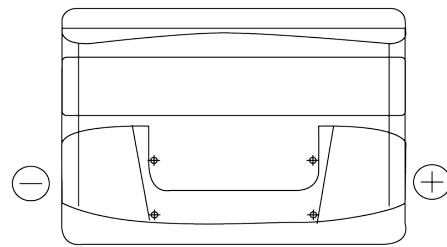

Product overview

Batteries for Cars

Technica TB712

Part number	TB712
Technology	Flooded
EAN/GTIN	3661024054645
Voltage	12 V
Capacity	71.0 Ah
CCA	670 A
Length	278 mm
Width	175 mm
Height	175 mm
Box size	LB3
Polarity	ETN 0
Terminal Type	EN taper post
Hold Down	B13
Weights (subject of variation)	15.30 kg

Polarity

Terminal Type

Positive Terminal

Negative Terminal

Hold Down

Design, features and specifications are subject to change without notice. We disclaim any representation or warranty, express or implied, concerning the data or recommendations, and in no event shall be liable for any loss or damage claimed to have arisen as a result. Some products may not be available in your local market.