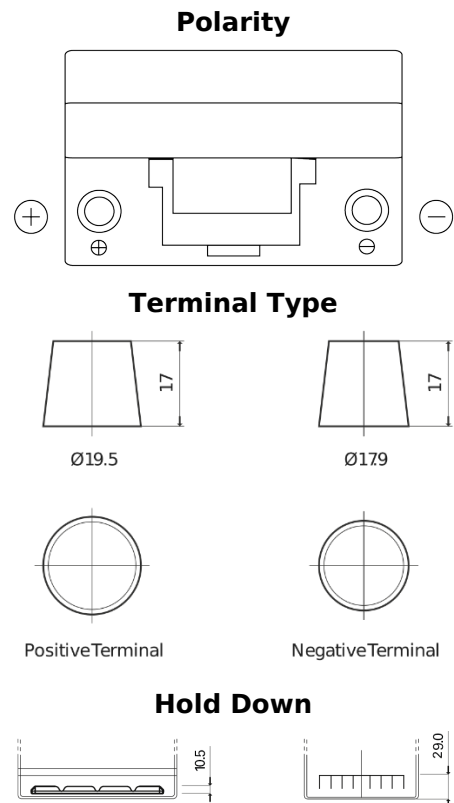

Product overview

Batteries for Cars

Technica TB705

Part number	TB705
Technology	Flooded
EAN/GTIN	3661024054447
Voltage	12 V
Capacity	70.0 Ah
CCA	540 A
Length	270 mm
Width	173 mm
Height	222 mm
Box size	D26
Polarity	ETN 1
Terminal Type	EN taper post
Hold Down	Korean B1+B6
Weights (subject of variation)	16.10 kg