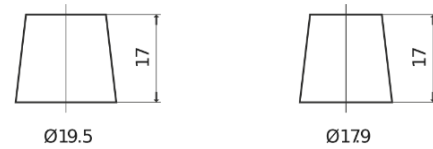

**Product overview**

Batteries for Cars

**Technica TB705**

Part number	TB705
Technology	Flooded
EAN/GTIN	3661024054447
Voltage	12 V
Capacity	70.0 Ah
CCA	540 A
Length	270 mm
Width	173 mm
Height	222 mm
Box size	D26
Polarity	ETN 1
Terminal Type	EN taper post
Hold Down	Korean B1+B6
Weights (subject of variation)	16.10 kg

**Polarity**

**Terminal Type**

Positive Terminal

Negative Terminal

**Hold Down**

Design, features and specifications are subject to change without notice. We disclaim any representation or warranty, express or implied, concerning the data or recommendations, and in no event shall be liable for any loss or damage claimed to have arisen as a result. Some products may not be available in your local market.