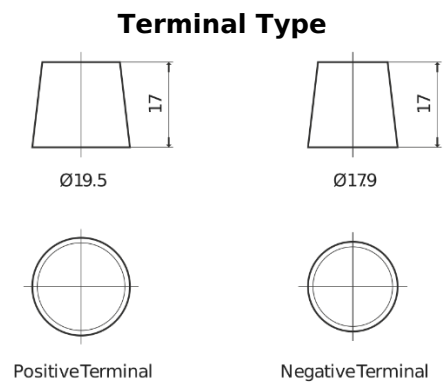

Product overview

Batteries for Cars

Technica TB704

Part number	TB704
Technology	Flooded
EAN/GTIN	3661024054430
Voltage	12 V
Capacity	70.0 Ah
CCA	540 A
Length	270 mm
Width	173 mm
Height	222 mm
Box size	D26
Polarity	ETN 0
Terminal Type	EN taper post
Hold Down	Korean B1+B6
Weights (subject of variation)	16.10 kg