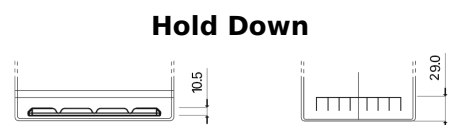

Product overview

Batteries for Cars

Technica TB704

Part number	TB704
Technology	Flooded
EAN/GTIN	3661024054430
Voltage	12 V
Capacity	70.0 Ah
CCA	540 A
Length	270 mm
Width	173 mm
Height	222 mm
Box size	D26
Polarity	ETN 0
Terminal Type	EN taper post
Hold Down	Korean B1+B6
Weights (subject of variation)	16.10 kg