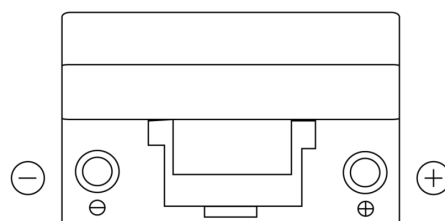

Product overview

Batteries for Cars

Technica TB704

Part number	TB704
Technology	Flooded
EAN/GTIN	3661024054430
Voltage	12 V
Capacity	70.0 Ah
CCA	540 A
Length	270 mm
Width	173 mm
Height	222 mm
Box size	D26
Polarity	ETN 0
Terminal Type	EN taper post
Hold Down	Korean B1+B6
Weights (subject of variation)	16.10 kg

Polarity

Terminal Type

Hold Down

Design, features and specifications are subject to change without notice. We disclaim any representation or warranty, express or implied, concerning the data or recommendations, and in no event shall be liable for any loss or damage claimed to have arisen as a result. Some products may not be available in your local market.