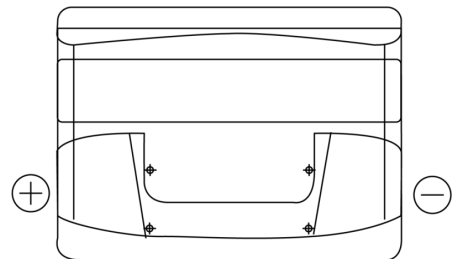

Product overview

Batteries for Cars

Technica TB621

Part number	TB621
Technology	Flooded
EAN/GTIN	3661024054546
Voltage	12 V
Capacity	62.0 Ah
CCA	540 A
Length	242 mm
Width	175 mm
Height	190 mm
Box size	L02
Polarity	ETN 1
Terminal Type	EN taper post
Hold Down	B13
Weights (subject of variation)	14.20 kg

Polarity

Terminal Type

Positive Terminal

Negative Terminal

Hold Down

Design, features and specifications are subject to change without notice. We disclaim any representation or warranty, express or implied, concerning the data or recommendations, and in no event shall be liable for any loss or damage claimed to have arisen as a result. Some products may not be available in your local market.