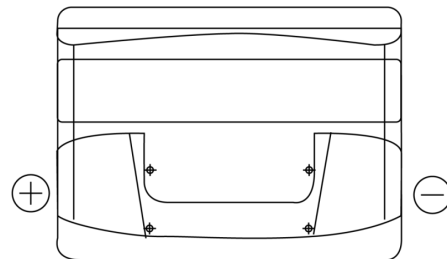

Product overview

Batteries for Cars

Technica TB621

Part number	TB621
Technology	Flooded
EAN/GTIN	3661024054546
Voltage	12 V
Capacity	62.0 Ah
CCA	540 A
Length	242 mm
Width	175 mm
Height	190 mm
Box size	L02
Polarity	ETN 1
Terminal Type	EN taper post
Hold Down	B13
Weights (subject of variation)	14.20 kg

Polarity

Terminal Type

Positive Terminal

Negative Terminal

Hold Down

Design, features and specifications are subject to change without notice. We disclaim any representation or warranty, express or implied, concerning the data or recommendations, and in no event shall be liable for any loss or damage claimed to have arisen as a result. Some products may not be available in your local market.