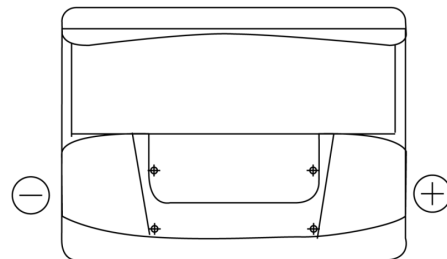

Product overview

Batteries for Cars

Technica TB620

Part number	TB620
Technology	Flooded
EAN/GTIN	3661024054539
Voltage	12 V
Capacity	62.0 Ah
CCA	540 A
Length	242 mm
Width	175 mm
Height	190 mm
Box size	L02
Polarity	ETN 0
Terminal Type	EN taper post
Hold Down	B13
Weights (subject of variation)	14.20 kg

Polarity

Terminal Type

Positive Terminal

Negative Terminal

Hold Down

Design, features and specifications are subject to change without notice. We disclaim any representation or warranty, express or implied, concerning the data or recommendations, and in no event shall be liable for any loss or damage claimed to have arisen as a result. Some products may not be available in your local market.