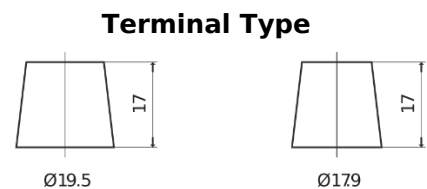

Product overview

Batteries for Cars

Technica TB604

Part number	TB604
Technology	Flooded
EAN/GTIN	3661024054416
Voltage	12 V
Capacity	60.0 Ah
CCA	480 A
Length	230 mm
Width	173 mm
Height	222 mm
Box size	D23
Polarity	ETN 0
Terminal Type	EN taper post
Hold Down	Korean B1
Weights (subject of variation)	14.60 kg