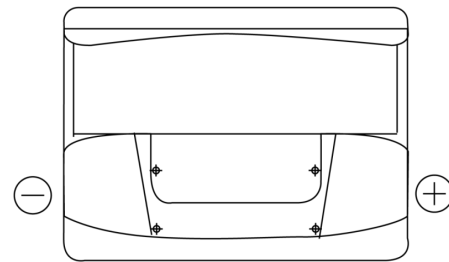

Product overview

Batteries for Cars

Technica TB602

Part number	TB602
Technology	Flooded
EAN/GTIN	3661024054638
Voltage	12 V
Capacity	60.0 Ah
CCA	540 A
Length	242 mm
Width	175 mm
Height	175 mm
Box size	LB2
Polarity	ETN 0
Terminal Type	EN taper post
Hold Down	B13
Weights (subject of variation)	12.90 kg

Polarity

Terminal Type

Hold Down

Design, features and specifications are subject to change without notice. We disclaim any representation or warranty, express or implied, concerning the data or recommendations, and in no event shall be liable for any loss or damage claimed to have arisen as a result. Some products may not be available in your local market.