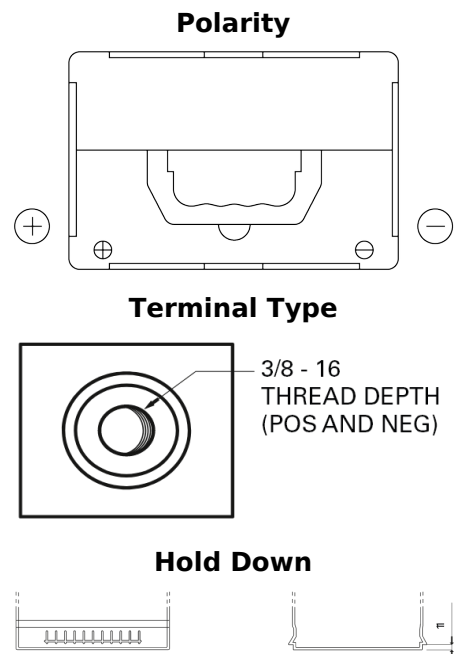

**Product overview**

Batteries for Cars

**Technica TB558**

Part number	TB558
Technology	Flooded
EAN/GTIN	3661024057158
Voltage	12 V
Capacity	55.0 Ah
CCA	620 A
Length	230 mm
Width	180 mm
Height	186 mm
Box size	G75
Polarity	ETN 1
Terminal Type	SAE S 3/8" side Terminal
Hold Down	B7
Weights (subject of variation)	14.20 kg