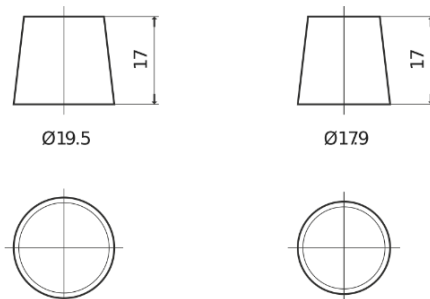

Product overview

Batteries for Cars

Technica TB500

Part number	TB500
Technology	Flooded
EAN/GTIN	3661024054515
Voltage	12 V
Capacity	50.0 Ah
CCA	450 A
Length	207 mm
Width	175 mm
Height	190 mm
Box size	L01
Polarity	ETN 0
Terminal Type	EN taper post
Hold Down	B13
Weights (subject of variation)	12.20 kg

Polarity

Terminal Type

Positive Terminal

Negative Terminal

Hold Down

Design, features and specifications are subject to change without notice. We disclaim any representation or warranty, express or implied, concerning the data or recommendations, and in no event shall be liable for any loss or damage claimed to have arisen as a result. Some products may not be available in your local market.