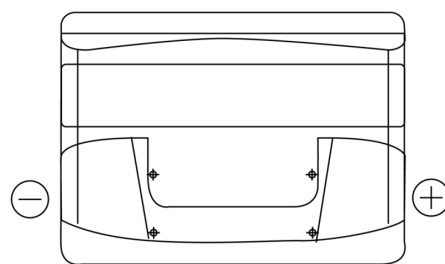

Product overview

Batteries for Cars

Technica TB500

Part number	TB500
Technology	Flooded
EAN/GTIN	3661024054515
Voltage	12 V
Capacity	50.0 Ah
CCA	450 A
Length	207 mm
Width	175 mm
Height	190 mm
Box size	L01
Polarity	ETN 0
Terminal Type	EN taper post
Hold Down	B13
Weights (subject of variation)	12.20 kg

Polarity

Terminal Type

Positive Terminal

Negative Terminal

Hold Down

Design, features and specifications are subject to change without notice. We disclaim any representation or warranty, express or implied, concerning the data or recommendations, and in no event shall be liable for any loss or damage claimed to have arisen as a result. Some products may not be available in your local market.