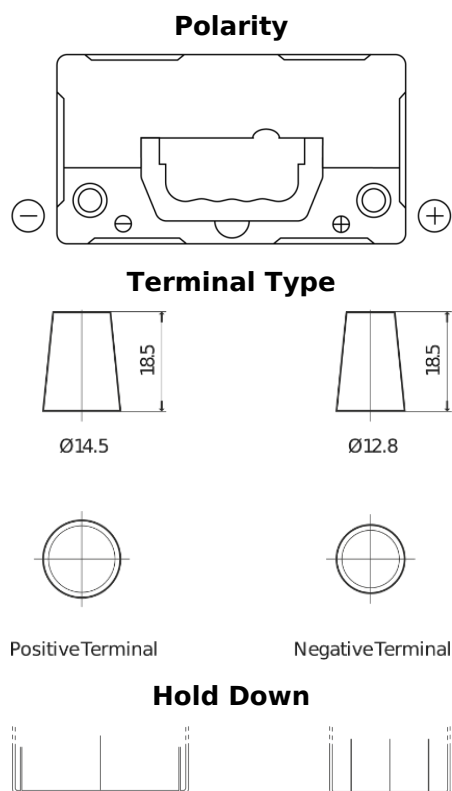

**Product overview**

Batteries for Cars

**Technica TB456**

Part number	TB456
Technology	Flooded
EAN/GTIN	3661024054355
Voltage	12 V
Capacity	45.0 Ah
CCA	330 A
Length	237 mm
Width	127 mm
Height	227 mm
Box size	B24
Polarity	ETN 0
Terminal Type	JIS taper post
Hold Down	B0
Weights (subject of variation)	11.40 kg