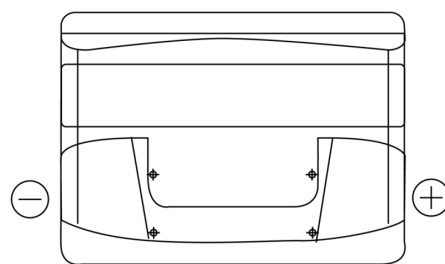

**Product overview**

Batteries for Cars

**Technica TB442**

Part number	TB442
Technology	Flooded
EAN/GTIN	3661024054607
Voltage	12 V
Capacity	44.0 Ah
CCA	420 A
Length	207 mm
Width	175 mm
Height	175 mm
Box size	LB1
Polarity	ETN 0
Terminal Type	EN taper post
Hold Down	B13
Weights (subject of variation)	10.60 kg

**Polarity**

**Terminal Type**

Positive Terminal

Negative Terminal

**Hold Down**

Design, features and specifications are subject to change without notice. We disclaim any representation or warranty, express or implied, concerning the data or recommendations, and in no event shall be liable for any loss or damage claimed to have arisen as a result. Some products may not be available in your local market.