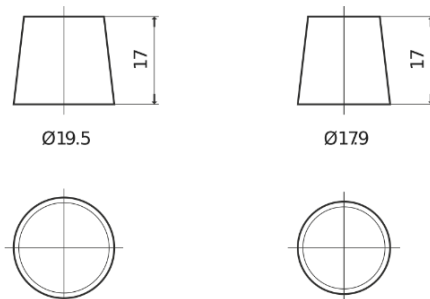

**Product overview**

Batteries for Cars

**Technica TB442**

Part number	TB442
Technology	Flooded
EAN/GTIN	3661024054607
Voltage	12 V
Capacity	44.0 Ah
CCA	420 A
Length	207 mm
Width	175 mm
Height	175 mm
Box size	LB1
Polarity	ETN 0
Terminal Type	EN taper post
Hold Down	B13
Weights (subject of variation)	10.60 kg

**Polarity**

**Terminal Type**

Positive Terminal

Negative Terminal

**Hold Down**

Design, features and specifications are subject to change without notice. We disclaim any representation or warranty, express or implied, concerning the data or recommendations, and in no event shall be liable for any loss or damage claimed to have arisen as a result. Some products may not be available in your local market.