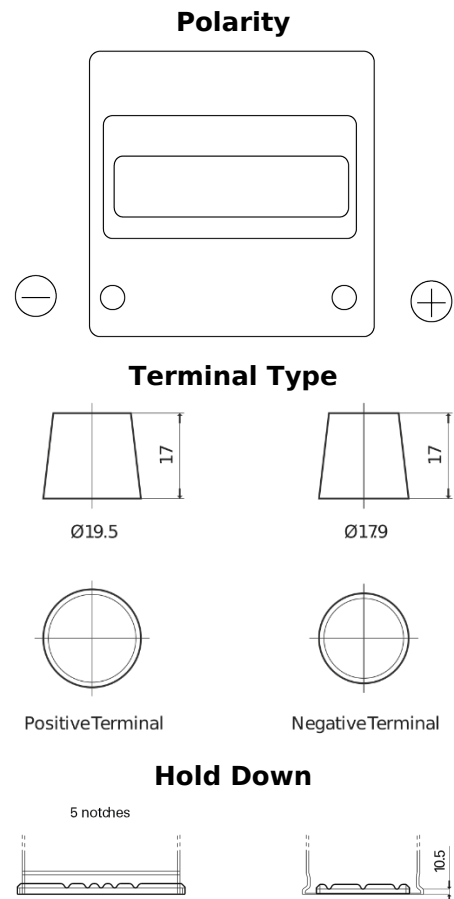

Product overview

Batteries for Cars

Technica TB440

Part number	TB440
Technology	Flooded
EAN/GTIN	3661024054508
Voltage	12 V
Capacity	44.0 Ah
CCA	400 A
Length	175 mm
Width	175 mm
Height	190 mm
Box size	L00
Polarity	ETN 0
Terminal Type	EN taper post
Hold Down	B13
Weights (subject of variation)	10.70 kg