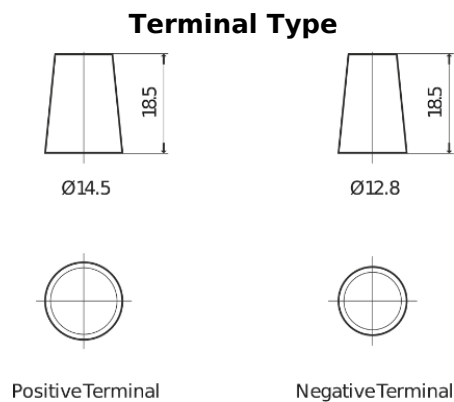

**Product overview**

Batteries for Cars

**Technica TB356**

|                                |                |
|--------------------------------|----------------|
| Part number                    | TB356          |
| Technology                     | Flooded        |
| EAN/GTIN                       | 3661024054331  |
| Voltage                        | 12 V           |
| Capacity                       | 35.0 Ah        |
| CCA                            | 240 A          |
| Length                         | 187 mm         |
| Width                          | 127 mm         |
| Height                         | 220 mm         |
| Box size                       | B19            |
| Polarity                       | ETN 0          |
| Terminal Type                  | JIS taper post |
| Hold Down                      | B0             |
| Weights (subject of variation) | 8.90 kg        |