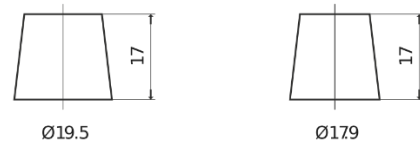

Product overview

Batteries for Cars

Technica TB1000

Part number	TB1000
Technology	Flooded
EAN/GTIN	3661024054713
Voltage	12 V
Capacity	100.0 Ah
CCA	720 A
Length	315 mm
Width	175 mm
Height	205 mm
Box size	LH4
Polarity	ETN 0
Terminal Type	EN taper post
Hold Down	B13
Weights (subject of variation)	21.90 kg

Polarity

Terminal Type

Positive Terminal

Negative Terminal

Hold Down

Design, features and specifications are subject to change without notice. We disclaim any representation or warranty, express or implied, concerning the data or recommendations, and in no event shall be liable for any loss or damage claimed to have arisen as a result. Some products may not be available in your local market.