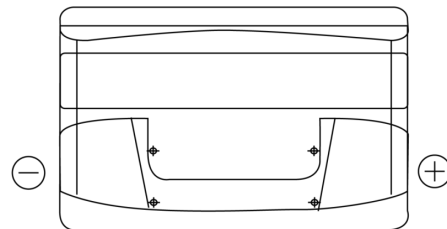

Product overview

Batteries for Cars

Technica TB1000

Part number	TB1000
Technology	Flooded
EAN/GTIN	3661024054713
Voltage	12 V
Capacity	100.0 Ah
CCA	720 A
Length	315 mm
Width	175 mm
Height	205 mm
Box size	LH4
Polarity	ETN 0
Terminal Type	EN taper post
Hold Down	B13
Weights (subject of variation)	21.90 kg

Polarity

Terminal Type

Ø19.5

Ø179

Positive Terminal

Negative Terminal

Hold Down

5 notches