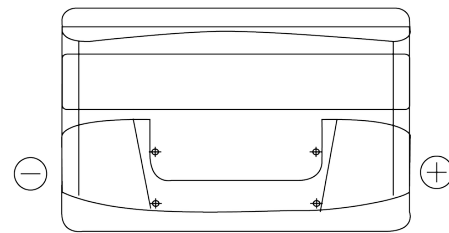

Product overview

Batteries for Cars

Technica TB1000

Part number	TB1000
Technology	Flooded
EAN/GTIN	3661024054713
Voltage	12 V
Capacity	100.0 Ah
CCA	720 A
Length	315 mm
Width	175 mm
Height	205 mm
Box size	LH4
Polarity	ETN 0
Terminal Type	EN taper post
Hold Down	B13
Weights (subject of variation)	21.90 kg

Polarity

Terminal Type

Positive Terminal

Negative Terminal

Hold Down

Design, features and specifications are subject to change without notice. We disclaim any representation or warranty, express or implied, concerning the data or recommendations, and in no event shall be liable for any loss or damage claimed to have arisen as a result. Some products may not be available in your local market.