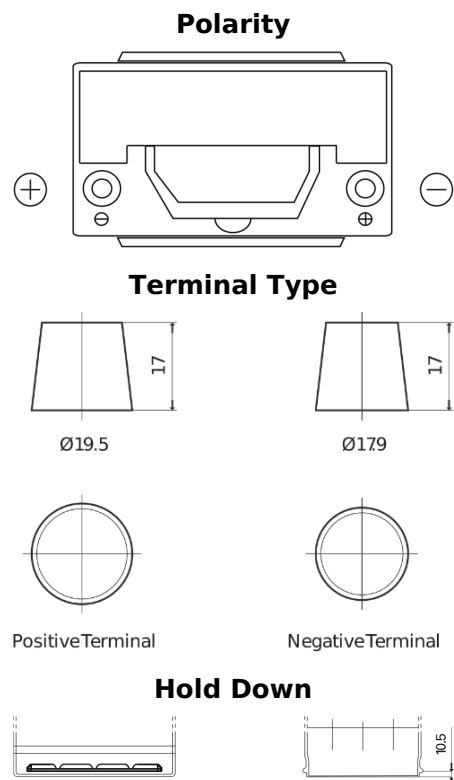

Product overview

Batteries for Cars

High-Tech TA954

| | |
|--------------------------------|---------------|
| Part number | TA954 |
| Technology | Flooded |
| EAN/GTIN | 3661024054188 |
| Voltage | 12 V |
| Capacity | 95.0 Ah |
| CCA | 800 A |
| Length | 306 mm |
| Width | 173 mm |
| Height | 222 mm |
| Box size | D31 |
| Polarity | ETN 0 |
| Terminal Type | EN taper post |
| Hold Down | Korean B1 |
| Weights (subject of variation) | 21.40 kg |