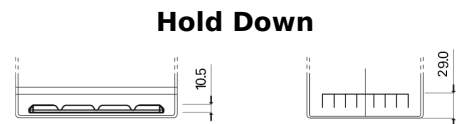

Product overview

Batteries for Cars

High-Tech TA754

Part number	TA754
Technology	Flooded
EAN/GTIN	3661024054164
Voltage	12 V
Capacity	75.0 Ah
CCA	630 A
Length	270 mm
Width	173 mm
Height	222 mm
Box size	D26
Polarity	ETN 0
Terminal Type	EN taper post
Hold Down	Korean B1+B6
Weights (subject of variation)	17.40 kg