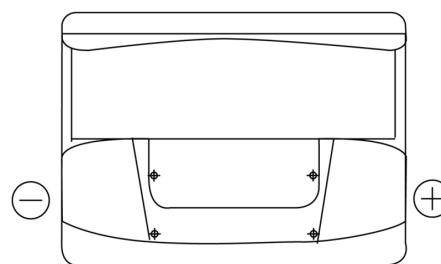

Product overview

Batteries for Cars

Plus CB602

Part number	CB602
Technology	Flooded
EAN/GTIN	3661024014632
Voltage	12 V
Capacity	60.0 Ah
CCA	540 A
Length	242 mm
Width	175 mm
Height	175 mm
Box size	LB2
Polarity	ETN 0
Terminal Type	EN taper post
Hold Down	B13
Weights (subject of variation)	12.90 kg

Polarity

Terminal Type

Hold Down

Design, features and specifications are subject to change without notice. We disclaim any representation or warranty, express or implied, concerning the data or recommendations, and in no event shall be liable for any loss or damage claimed to have arisen as a result. Some products may not be available in your local market.