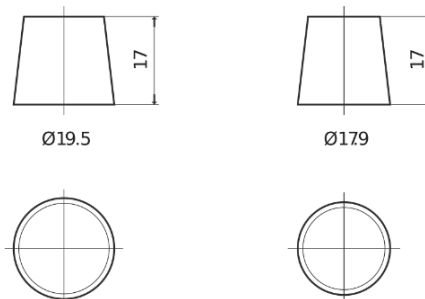

Terminal Type

Hold Down

Design, features and specifications are subject to change without notice. We disclaim any representation or warranty, express or implied, concerning the data or recommendations, and in no event shall be liable for any loss or damage claimed to have arisen as a result. Some products may not be available in your local market.