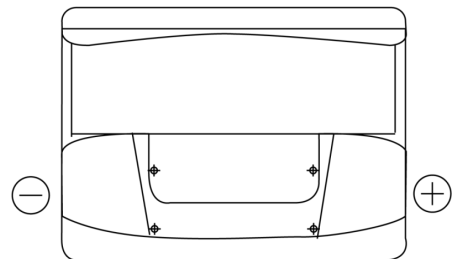

Product overview

Batteries for Cars

Plus CB602

Part number	CB602
Technology	Flooded
EAN/GTIN	3661024014632
Voltage	12 V
Capacity	60.0 Ah
CCA	540 A
Length	242 mm
Width	175 mm
Height	175 mm
Box size	LB2
Polarity	ETN 0
Terminal Type	EN taper post
Hold Down	B13
Weights (subject of variation)	12.90 kg

Polarity

Terminal Type

Positive Terminal

Negative Terminal

Hold Down

Design, features and specifications are subject to change without notice. We disclaim any representation or warranty, express or implied, concerning the data or recommendations, and in no event shall be liable for any loss or damage claimed to have arisen as a result. Some products may not be available in your local market.