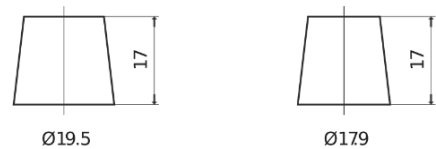

Terminal Type

Positive Terminal

Negative Terminal