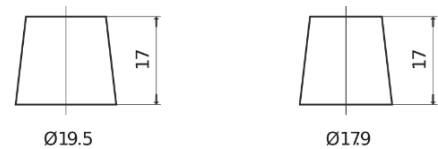

**Product overview**

Batteries for Cars

**High-Tech TA472**

Part number	TA472
Technology	Flooded
EAN/GTIN	3661024054263
Voltage	12 V
Capacity	47.0 Ah
CCA	450 A
Length	207 mm
Width	175 mm
Height	175 mm
Box size	LB1
Polarity	ETN 0
Terminal Type	EN taper post
Hold Down	B13
Weights (subject of variation)	11.40 kg

**Polarity**

**Terminal Type**

Positive Terminal

Negative Terminal

**Hold Down**

Design, features and specifications are subject to change without notice. We disclaim any representation or warranty, express or implied, concerning the data or recommendations, and in no event shall be liable for any loss or damage claimed to have arisen as a result. Some products may not be available in your local market.