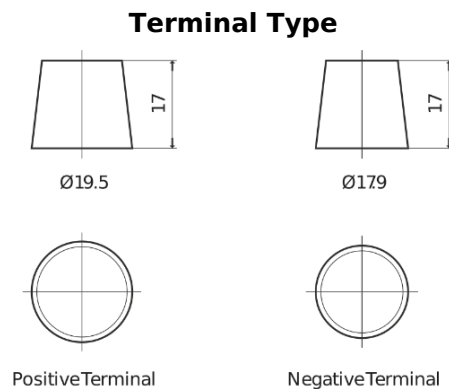

Product overview

Batteries for Trucks, Buses, Construction, Agriculture

EndurancePRO EFB SX2253

Part number	SX2253
Technology	EFB
EAN/GTIN	3661024066402
Voltage	12 V
Capacity	225.0 Ah
CCA	1150 A
Length	518 mm
Width	274 mm
Height	240 mm
Box size	D06
Polarity	ETN 3
Terminal Type	EN taper post
Hold Down	B0
Weights (subject of variation)	60.10 kg