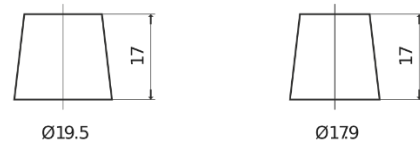

**Product overview**

Batteries for Cars

**Technica TB950**

Part number	TB950
Technology	Flooded
EAN/GTIN	3661024054584
Voltage	12 V
Capacity	95 Ah
CCA	800 A
Length	353 mm
Width	175 mm
Height	190 mm
Box size	L05
Polarity	ETN 0
Terminal Type	EN taper post
Hold Down	B13
Weights (subject of variation)	21.60 kg

**Polarity**

**Terminal Type**

Positive Terminal

Negative Terminal

**Hold Down**

Design, features and specifications are subject to change without notice. We disclaim any representation or warranty, express or implied, concerning the data or recommendations, and in no event shall be liable for any loss or damage claimed to have arisen as a result. Some products may not be available in your local market.