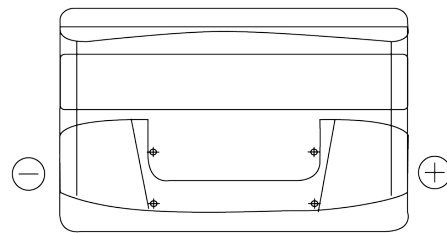

**Product overview**

Batteries for Cars

**Technica TB950**

Part number	TB950
Technology	Flooded
EAN/GTIN	3661024054584
Voltage	12 V
Capacity	95 Ah
CCA	800 A
Length	353 mm
Width	175 mm
Height	190 mm
Box size	L05
Polarity	ETN 0
Terminal Type	EN taper post
Hold Down	B13
Weights (subject of variation)	21.60 kg

**Polarity**

**Terminal Type**

Positive Terminal

Negative Terminal

**Hold Down**

Design, features and specifications are subject to change without notice. We disclaim any representation or warranty, express or implied, concerning the data or recommendations, and in no event shall be liable for any loss or damage claimed to have arisen as a result. Some products may not be available in your local market.