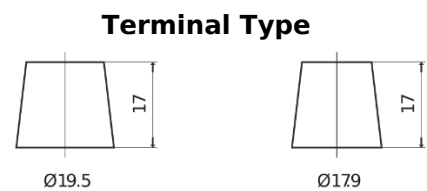

Product overview

Batteries for Marine and Leisure

Dual SR600

Part number	SR600
Technology	Flooded
EAN/GTIN	3661024071611
Voltage	12 V
Capacity	120.0 Ah
CCA	800 A
Length	349 mm
Width	175 mm
Height	285 mm
Box size	D03
Polarity	ETN 1
Terminal Type	EN taper post
Hold Down	B0
Weights (subject of variation)	31.40 kg