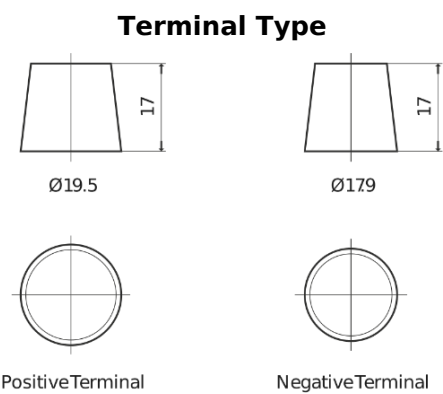

**Product overview**

Batteries for Marine and Leisure

**Dual SR600**

Part number	SR600
Technology	Flooded
EAN/GTIN	3661024071611
Voltage	12 V
Capacity	120.0 Ah
CCA	800 A
Length	349 mm
Width	175 mm
Height	285 mm
Box size	D03
Polarity	ETN 1
Terminal Type	EN taper post
Hold Down	B0
Weights (subject of variation)	31.40 kg