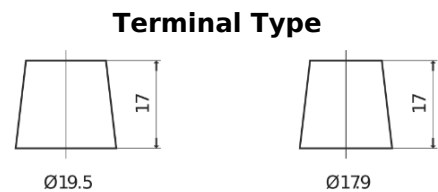

Product overview

Batteries for Marine and Leisure

Dual SR600

Part number	SR600
Technology	Flooded
EAN/GTIN	3661024071611
Voltage	12 V
Capacity	120.0 Ah
CCA	800 A
Length	349 mm
Width	175 mm
Height	285 mm
Box size	D03
Polarity	ETN 1
Terminal Type	EN taper post
Hold Down	B0
Weights (subject of variation)	31.40 kg