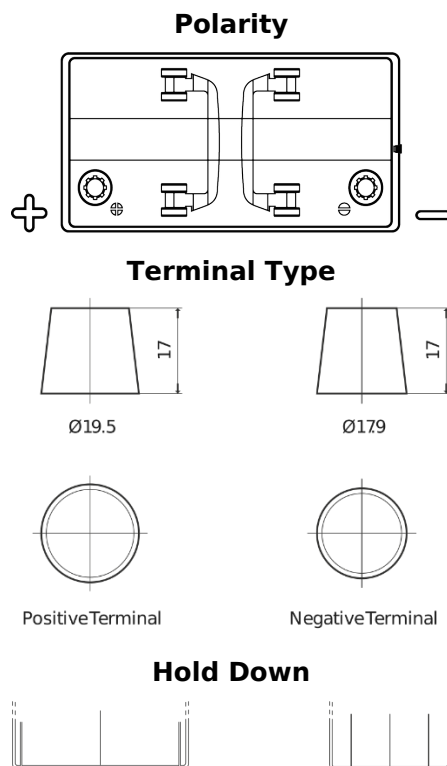

Product overview

Batteries for Marine and Leisure

Dual SR550

Part number	SR550
Technology	Flooded
EAN/GTIN	3661024065986
Voltage	12 V
Capacity	115.0 Ah
CCA	760 A
Watt hour	550 Wh
Length	349 mm
Width	175 mm
Height	235 mm
Box size	D02
Polarity	ETN 1
Terminal Type	EN taper post
Hold Down	B0
Weights (subject of variation)	27.80 kg