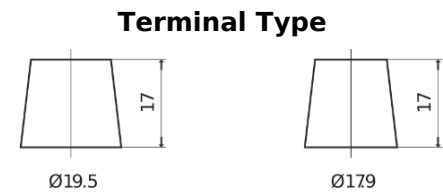

Product overview

Batteries for Marine and Leisure

Dual SR550

Part number	SR550
Technology	Flooded
EAN/GTIN	3661024065986
Voltage	12 V
Capacity	115.0 Ah
CCA	760 A
Watt hour	550 Wh
Length	349 mm
Width	175 mm
Height	235 mm
Box size	D02
Polarity	ETN 1
Terminal Type	EN taper post
Hold Down	B0
Weights (subject of variation)	27.80 kg