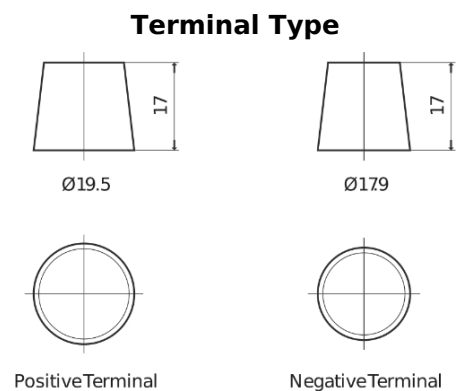

**Product overview**

Batteries for Marine and Leisure

**Dual SR450**

Part number	SR450
Technology	Flooded
EAN/GTIN	3661024065993
Voltage	12 V
Capacity	95.0 Ah
CCA	650 A
Watt hour	450 Wh
Length	306 mm
Width	173 mm
Height	222 mm
Box size	D31
Polarity	ETN 1
Terminal Type	EN taper post
Hold Down	Korean B1
Weights (subject of variation)	21.70 kg