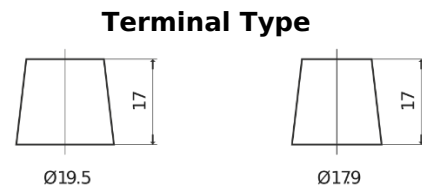

Product overview

Batteries for Cars

Plus CB950

Part number	CB950
Technology	Flooded
EAN/GTIN	3661024014588
Voltage	12 V
Capacity	95 Ah
CCA	800 A
Length	353 mm
Width	175 mm
Height	190 mm
Box size	L05
Polarity	ETN 0
Terminal Type	EN taper post
Hold Down	B13
Weights (subject of variation)	21.60 kg