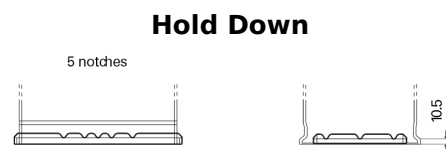

Product overview

Batteries for Cars

Plus CB950

Part number	CB950
Technology	Flooded
EAN/GTIN	3661024014588
Voltage	12 V
Capacity	95 Ah
CCA	800 A
Length	353 mm
Width	175 mm
Height	190 mm
Box size	L05
Polarity	ETN 0
Terminal Type	EN taper post
Hold Down	B13
Weights (subject of variation)	21.60 kg