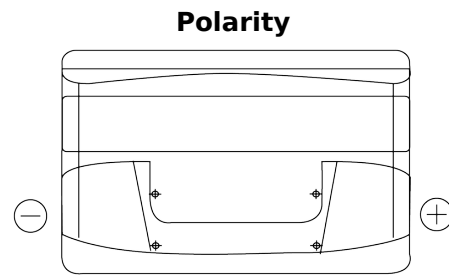

Product overview

Batteries for Cars

Plus CB950

Part number	CB950
Technology	Flooded
EAN/GTIN	3661024014588
Voltage	12 V
Capacity	95 Ah
CCA	800 A
Length	353 mm
Width	175 mm
Height	190 mm
Box size	L05
Polarity	ETN 0
Terminal Type	EN taper post
Hold Down	B13
Weights (subject of variation)	21.60 kg