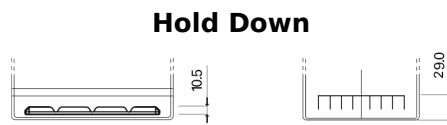

Product overview

Batteries for Marine and Leisure

Dual SR350

Part number	SR350
Technology	Flooded
EAN/GTIN	3661024066006
Voltage	12 V
Capacity	80.0 Ah
CCA	510 A
Watt hour	350 Wh
Length	270 mm
Width	173 mm
Height	222 mm
Box size	D26
Polarity	ETN 1
Terminal Type	EN taper post
Hold Down	Korean B1+B6
Weights (subject of variation)	17.40 kg