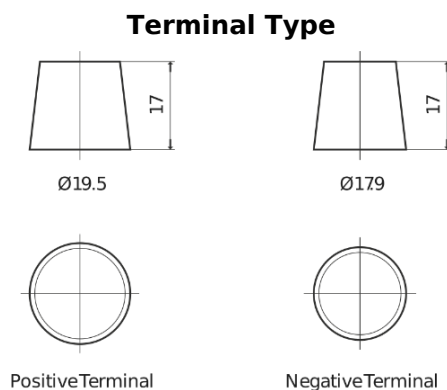

Product overview

Batteries for Marine and Leisure

Dual SR350

Part number	SR350
Technology	Flooded
EAN/GTIN	3661024066006
Voltage	12 V
Capacity	80.0 Ah
CCA	510 A
Watt hour	350 Wh
Length	270 mm
Width	173 mm
Height	222 mm
Box size	D26
Polarity	ETN 1
Terminal Type	EN taper post
Hold Down	Korean B1+B6
Weights (subject of variation)	17.40 kg