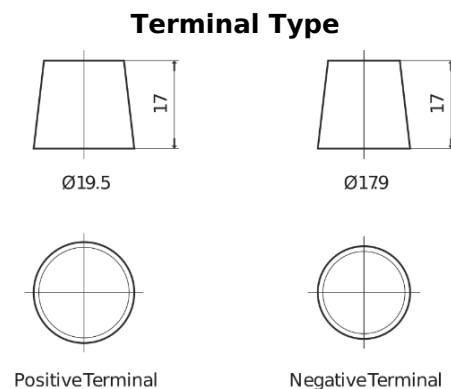

Product overview

Batteries for Marine and Leisure

Start SN900

Part number	SN900
Technology	Flooded
EAN/GTIN	3661024066068
Voltage	12 V
Capacity	140.0 Ah
CCA	800 A
MCA	900
Length	513 mm
Width	189 mm
Height	223 mm
Box size	D04
Polarity	ETN 3
Terminal Type	EN taper post
Hold Down	B0
Weights (subject of variation)	34.10 kg