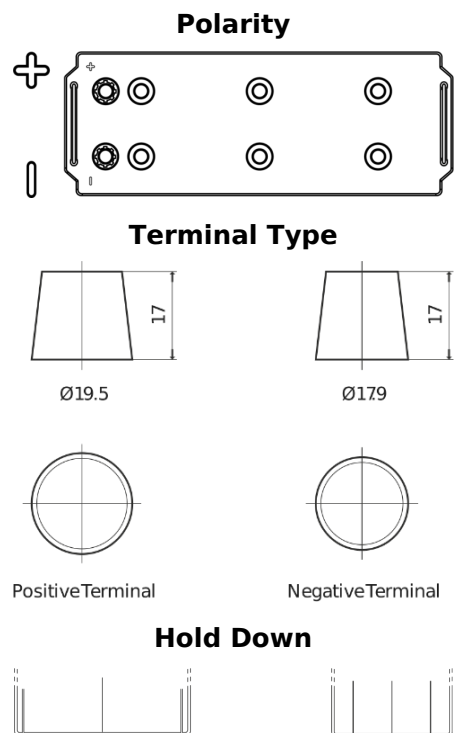

Product overview

Batteries for Marine and Leisure

Start SN900

Part number	SN900
Technology	Flooded
EAN/GTIN	3661024066068
Voltage	12 V
Capacity	140.0 Ah
CCA	800 A
MCA	900
Length	513 mm
Width	189 mm
Height	223 mm
Box size	D04
Polarity	ETN 3
Terminal Type	EN taper post
Hold Down	B0
Weights (subject of variation)	34.10 kg