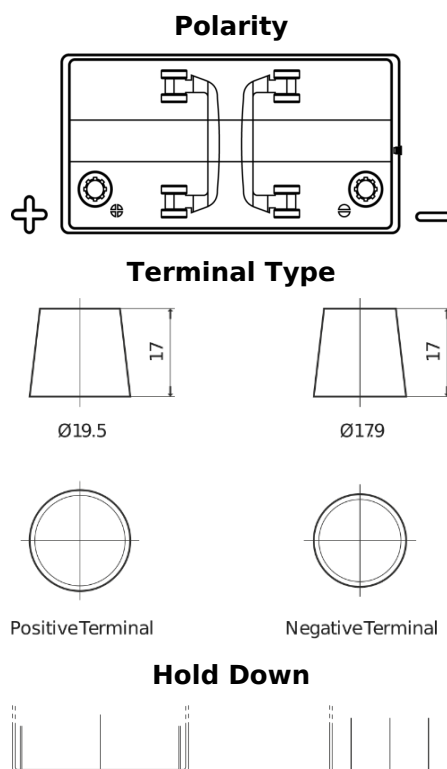

Product overview

Batteries for Marine and Leisure

Start SN850

Part number	SN850
Technology	Flooded
EAN/GTIN	3661024066075
Voltage	12 V
Capacity	110.0 Ah
CCA	750 A
MCA	850
Length	349 mm
Width	175 mm
Height	235 mm
Box size	D02
Polarity	ETN 1
Terminal Type	EN taper post
Hold Down	B0
Weights (subject of variation)	25.40 kg