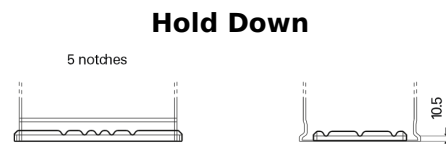

Product overview

Batteries for Marine and Leisure

Start SN750

| | |
|--------------------------------|---------------|
| Part number | SN750 |
| Technology | Flooded |
| EAN/GTIN | 3661024066082 |
| Voltage | 12 V |
| Capacity | 74.0 Ah |
| CCA | 680 A |
| MCA | 750 |
| Length | 278 mm |
| Width | 175 mm |
| Height | 190 mm |
| Box size | L03 |
| Polarity | ETN 0 |
| Terminal Type | EN taper post |
| Hold Down | B13 |
| Weights (subject of variation) | 16.60 kg |