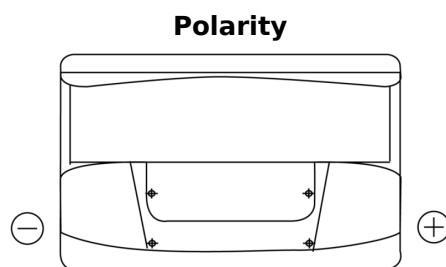

Product overview

Batteries for Marine and Leisure

Start SN750

| | |
|--------------------------------|---------------|
| Part number | SN750 |
| Technology | Flooded |
| EAN/GTIN | 3661024066082 |
| Voltage | 12 V |
| Capacity | 74.0 Ah |
| CCA | 680 A |
| MCA | 750 |
| Length | 278 mm |
| Width | 175 mm |
| Height | 190 mm |
| Box size | L03 |
| Polarity | ETN 0 |
| Terminal Type | EN taper post |
| Hold Down | B13 |
| Weights (subject of variation) | 16.60 kg |