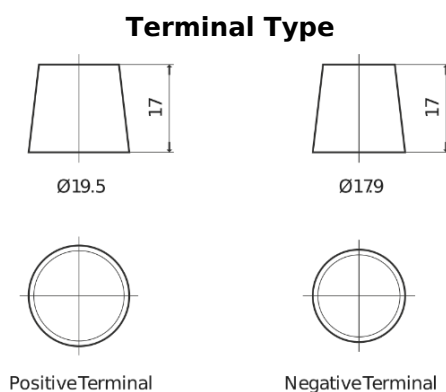

Product overview

Batteries for Marine and Leisure

Start SN750

| | |
|--------------------------------|---------------|
| Part number | SN750 |
| Technology | Flooded |
| EAN/GTIN | 3661024066082 |
| Voltage | 12 V |
| Capacity | 74.0 Ah |
| CCA | 680 A |
| MCA | 750 |
| Length | 278 mm |
| Width | 175 mm |
| Height | 190 mm |
| Box size | L03 |
| Polarity | ETN 0 |
| Terminal Type | EN taper post |
| Hold Down | B13 |
| Weights (subject of variation) | 16.60 kg |