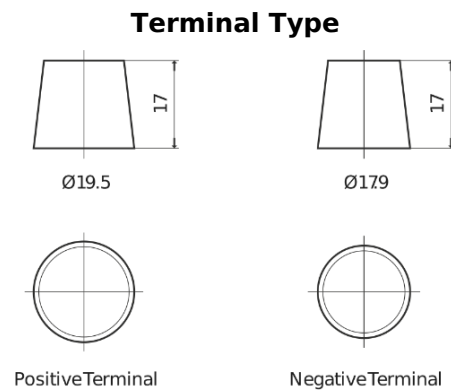

Product overview

Batteries for Marine and Leisure

Start SN1100

Part number	SN1100
Technology	Flooded
EAN/GTIN	3661024066051
Voltage	12 V
Capacity	180.0 Ah
CCA	1000 A
MCA	1100
Length	513 mm
Width	223 mm
Height	223 mm
Box size	D05
Polarity	ETN 3
Terminal Type	EN taper post
Hold Down	B0
Weights (subject of variation)	42.80 kg