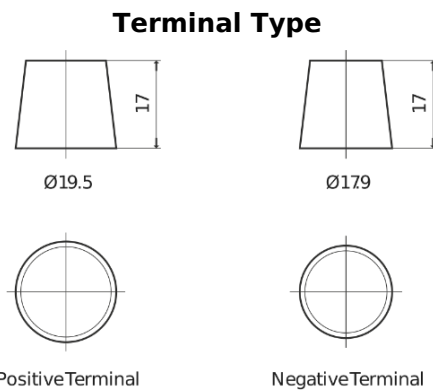

Product overview

Batteries for Marine and Leisure

Start SN1100

Part number	SN1100
Technology	Flooded
EAN/GTIN	3661024066051
Voltage	12 V
Capacity	180.0 Ah
CCA	1000 A
MCA	1100
Length	513 mm
Width	223 mm
Height	223 mm
Box size	D05
Polarity	ETN 3
Terminal Type	EN taper post
Hold Down	B0
Weights (subject of variation)	42.80 kg