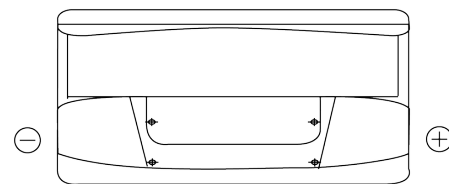

Product overview

Batteries for Cars

Classic EC900

Part number	EC900
Technology	Flooded
EAN/GTIN	3661024034838
Voltage	12 V
Capacity	90 Ah
CCA	720 A
Length	353 mm
Width	175 mm
Height	190 mm
Box size	L05
Polarity	ETN 0
Terminal Type	EN taper post
Hold Down	B13
Weights (subject of variation)	20.50 kg

Polarity

Terminal Type

Positive Terminal

Negative Terminal

Hold Down

Design, features and specifications are subject to change without notice. We disclaim any representation or warranty, express or implied, concerning the data or recommendations, and in no event shall be liable for any loss or damage claimed to have arisen as a result. Some products may not be available in your local market.