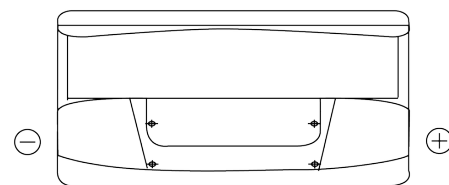

Product overview

Batteries for Cars

Standard CC900

Part number	CC900
Technology	Flooded
EAN/GTIN	3661024014830
Voltage	12 V
Capacity	90 Ah
CCA	720 A
Length	353 mm
Width	175 mm
Height	190 mm
Box size	L05
Polarity	ETN 0
Terminal Type	EN taper post
Hold Down	B13
Weights (subject of variation)	20.50 kg

Polarity

Terminal Type

Positive Terminal

Negative Terminal

Hold Down

Design, features and specifications are subject to change without notice. We disclaim any representation or warranty, express or implied, concerning the data or recommendations, and in no event shall be liable for any loss or damage claimed to have arisen as a result. Some products may not be available in your local market.