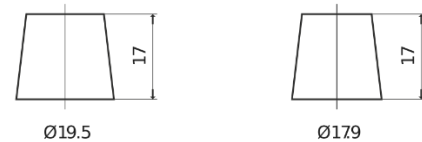

Product overview

Batteries for Cars

Standard CC900

Part number	CC900
Technology	Flooded
EAN/GTIN	3661024014830
Voltage	12 V
Capacity	90 Ah
CCA	720 A
Length	353 mm
Width	175 mm
Height	190 mm
Box size	L05
Polarity	ETN 0
Terminal Type	EN taper post
Hold Down	B13
Weights (subject of variation)	20.50 kg

Polarity

Terminal Type

Positive Terminal

Negative Terminal

Hold Down

Design, features and specifications are subject to change without notice. We disclaim any representation or warranty, express or implied, concerning the data or recommendations, and in no event shall be liable for any loss or damage claimed to have arisen as a result. Some products may not be available in your local market.