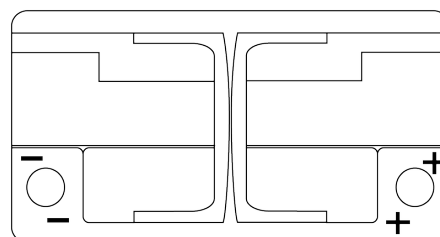

Product overview

Batteries for Cars

High-Tech TA900

Part number	TA900
Technology	Flooded
EAN/GTIN	3661024056472
Voltage	12 V
Capacity	90 Ah
CCA	720 A
Length	315 mm
Width	175 mm
Height	190 mm
Box size	L04
Polarity	ETN 0
Terminal Type	EN taper post
Hold Down	B13
Weights (subject of variation)	19.70 kg

Polarity

Terminal Type

Positive Terminal

Negative Terminal

Hold Down

Design, features and specifications are subject to change without notice. We disclaim any representation or warranty, express or implied, concerning the data or recommendations, and in no event shall be liable for any loss or damage claimed to have arisen as a result. Some products may not be available in your local market.