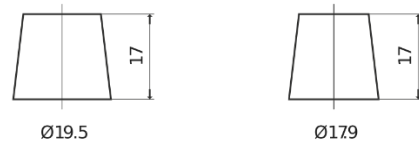

**Product overview**

Batteries for Cars

**Technica TB800**

Part number	TB800
Technology	Flooded
EAN/GTIN	3661024056465
Voltage	12 V
Capacity	80 Ah
CCA	640 A
Length	315 mm
Width	175 mm
Height	190 mm
Box size	L04
Polarity	ETN 0
Terminal Type	EN taper post
Hold Down	B13
Weights (subject of variation)	19.00 kg

**Polarity**

**Terminal Type**

Positive Terminal

Negative Terminal

**Hold Down**

Design, features and specifications are subject to change without notice. We disclaim any representation or warranty, express or implied, concerning the data or recommendations, and in no event shall be liable for any loss or damage claimed to have arisen as a result. Some products may not be available in your local market.